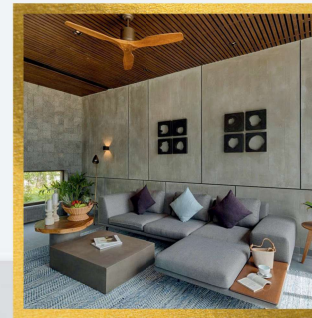

VỚI GẦN 10 NĂM KINH NGHIỆM WITH NEARLY 10 YEARS OF EXPERIENCE

Chúng tôi tự hào được hợp tác với cả nhà đầu tư trong nước, luôn mang đến những giải pháp tối ưu và chất lượng cao. Bằng những kiến thức chuyên sâu và chuyên môn rộng rãi của chúng tôi trong ngành, chúng tôi không ngừng đổi mới để cung cấp các sản phẩm xuất sắc và dịch vụ hàng đầu. Cam kết của chúng tôi về sự phát triển bền vững và việc áp dụng công nghệ tiên tiến đã giành được sự tin tưởng của quý Đối tác trên toàn quốc, đồng thời góp phần xây dựng mối quan hệ lâu dài và bền vững trong mọi dự án.

We are proud to collaborate with both domestic investors, always providing optimal and high-quality solutions. With our in-depth knowledge and extensive expertise in the industry, we continuously innovate to deliver excellent products and top-tier services. Our commitment to sustainable development and the adoption of advanced technology has earned the trust of our Partners nationwide, while also contributing to the building of long-term and sustainable relationships in every project.

HÂN HẠNH ĐỒNG HÀNH CÙNG
HONORED TO ACCOMPANY

ĐỐI TÁC VÀ KHÁCH HÀNG VỚI ĐA DẠNG DỰ ÁN

PARTNERS AND CLIENTS WITH
A VARIETY OF PROJECTS

DỰ ÁN
KHÁCH SẠN
HOTEL PROJECTS